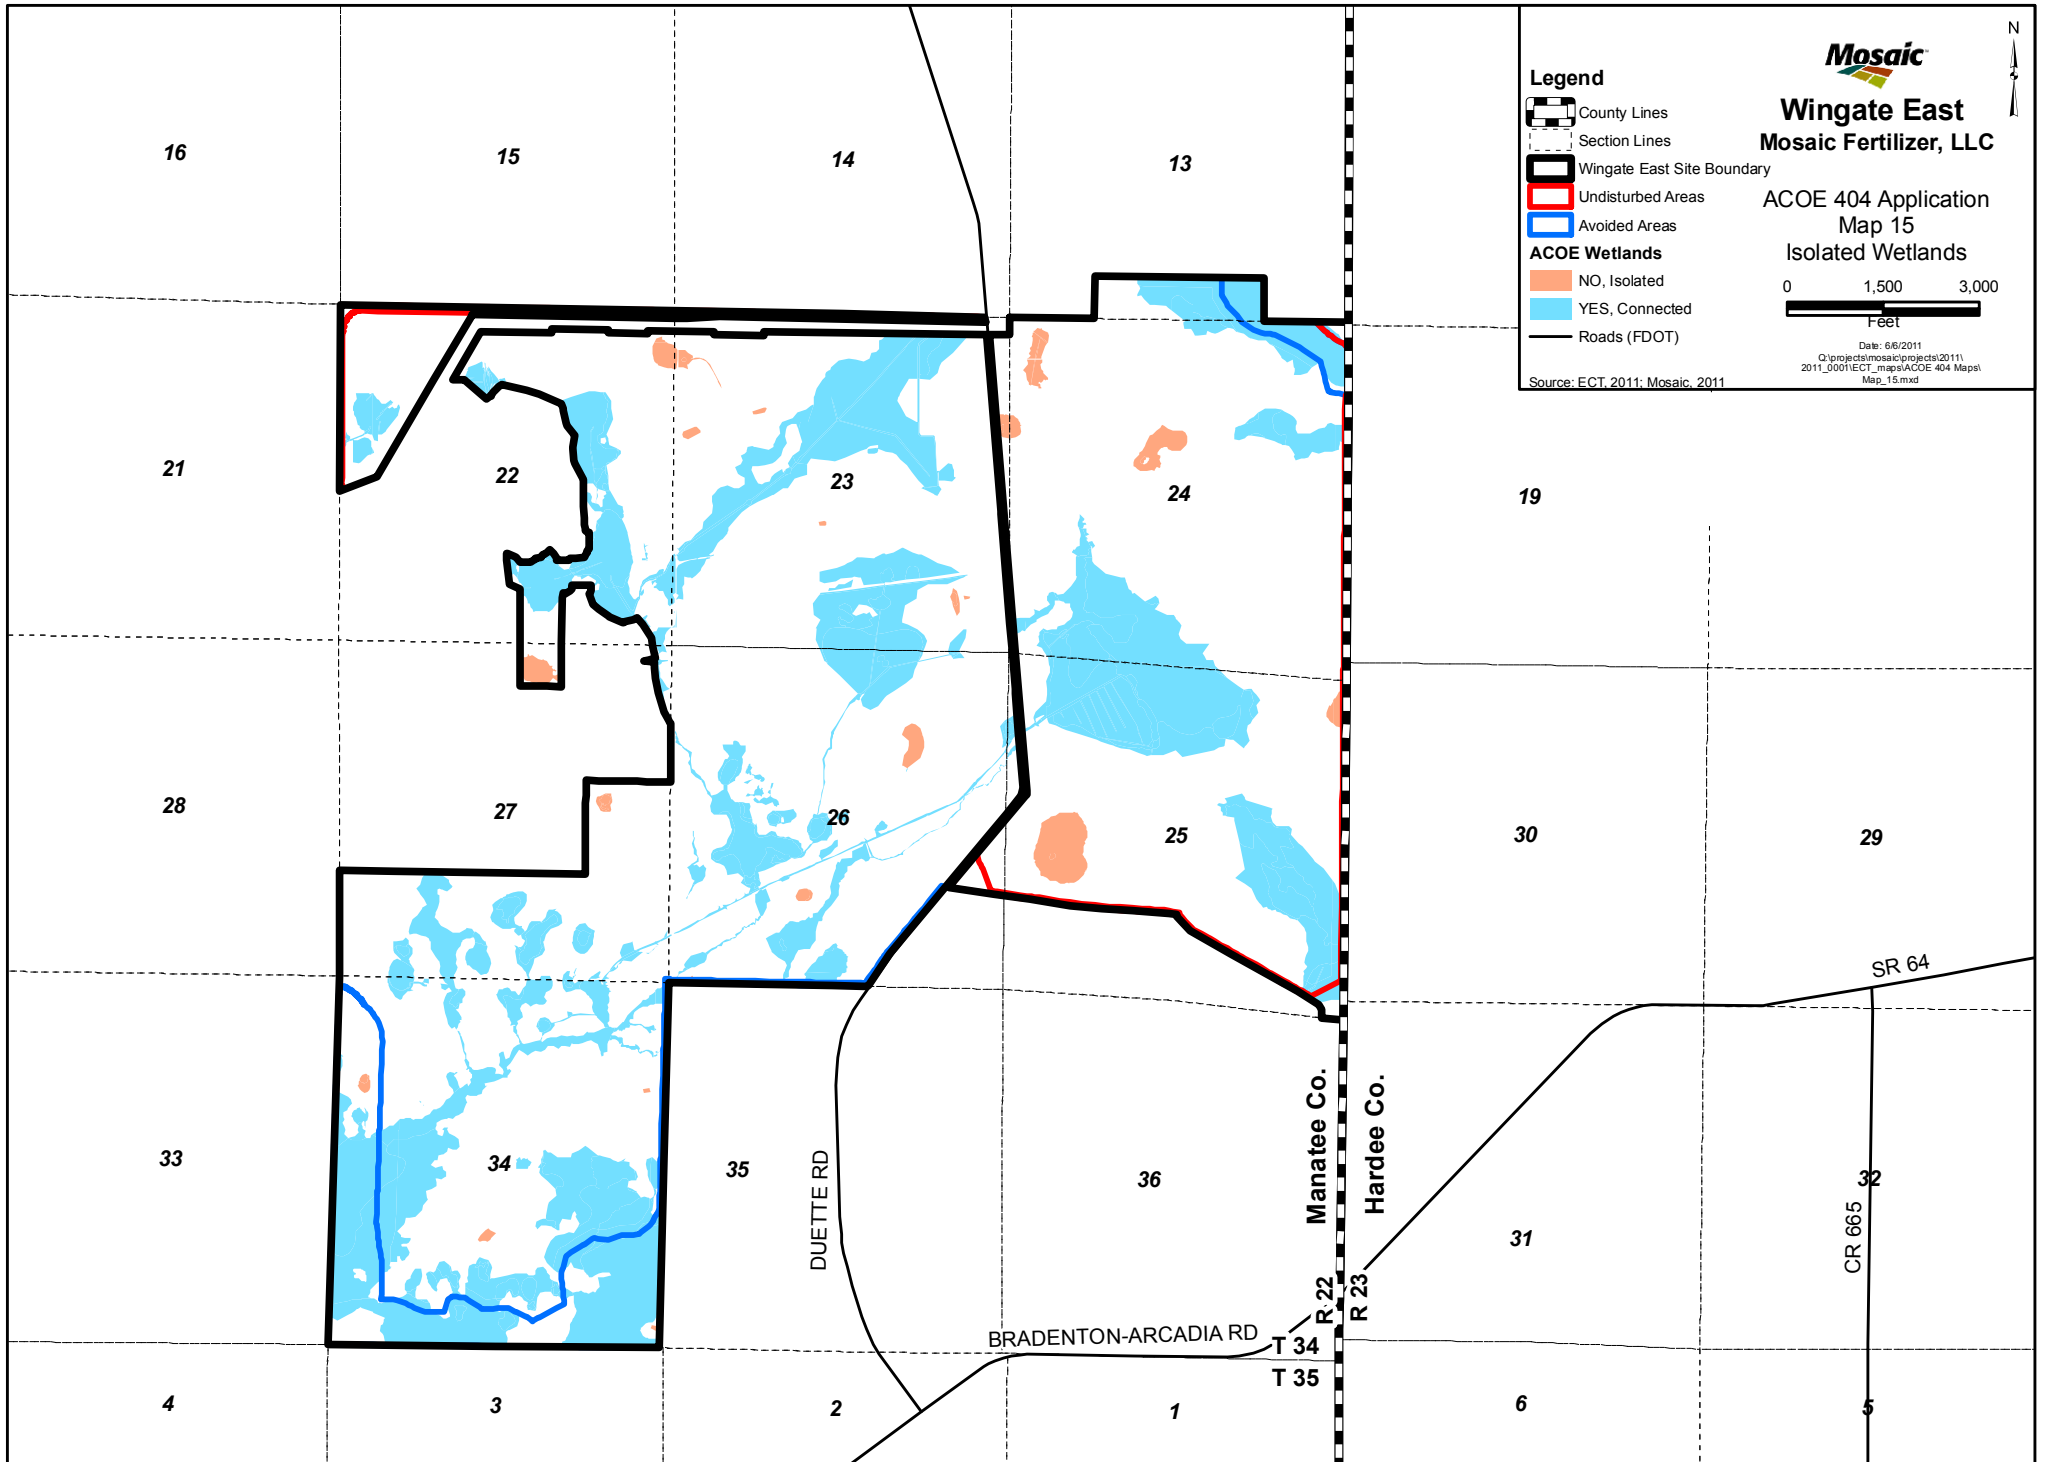

Wingate East
Mosaic Fertilizer, LLC

ACOE 404 Application
Map 15
Isolated Wetlands

Date: 6/6/2011
O:\projects\mosaic\projects\2011\2011_0001\ECT_maps\ACOE 404 Maps\Map_15.mxd

Legend

- County Lines
- Section Lines
- Wingate East Site Boundary
- Undisturbed Areas
- Avoided Areas
- ACOE Wetlands**
- NO, Isolated
- YES, Connected
- Roads (FDOT)

Source: ECT, 2011; Mosaic, 2011